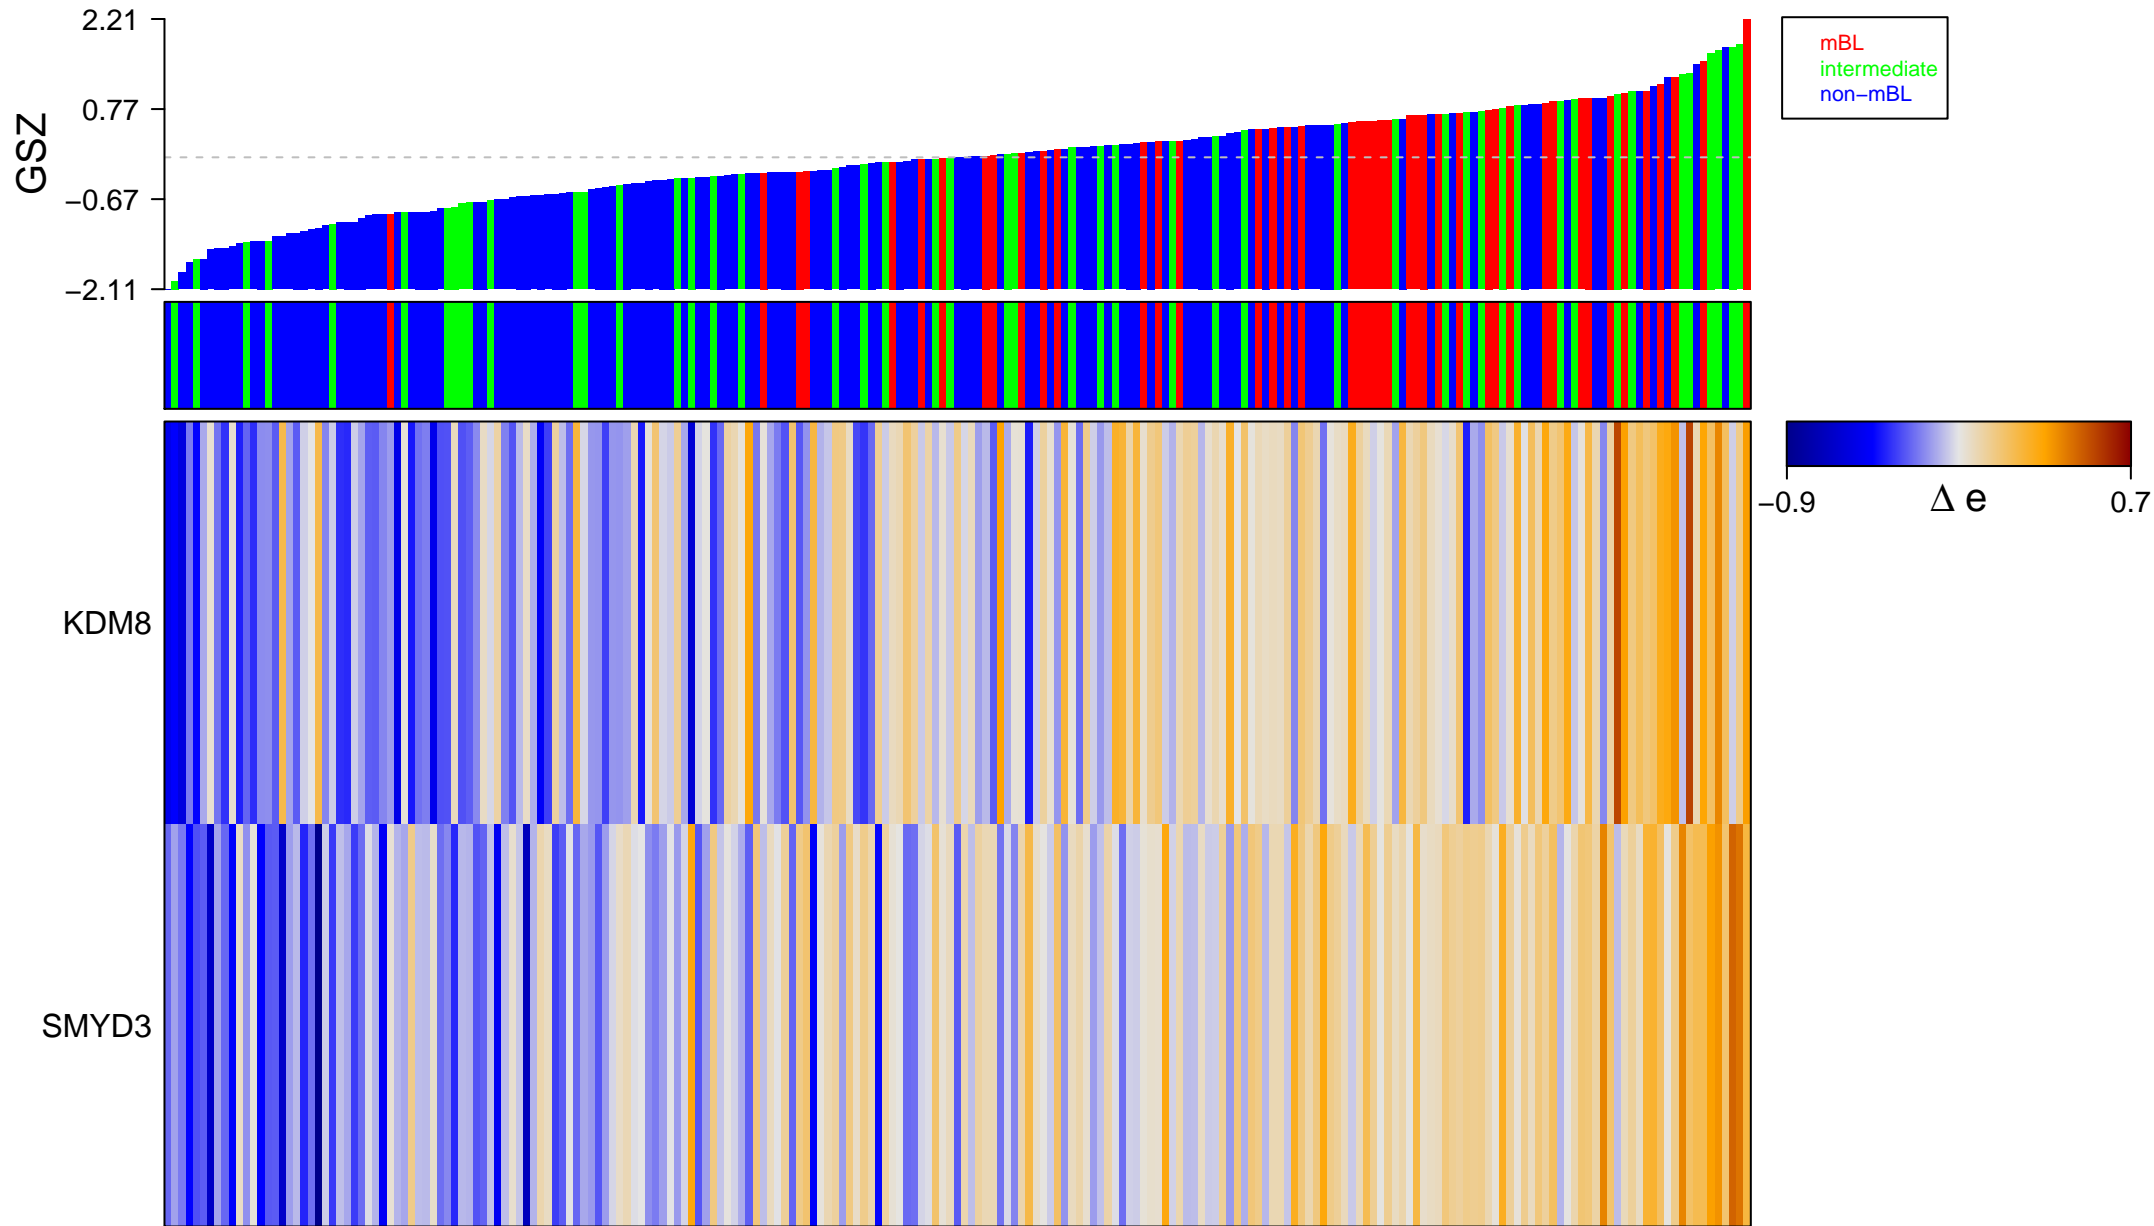

# Melanoma Epi-Enzyme Cluster 4

# Melanoma Epi-Enzyme Cluster 4

■ on  
■ -  
□ off